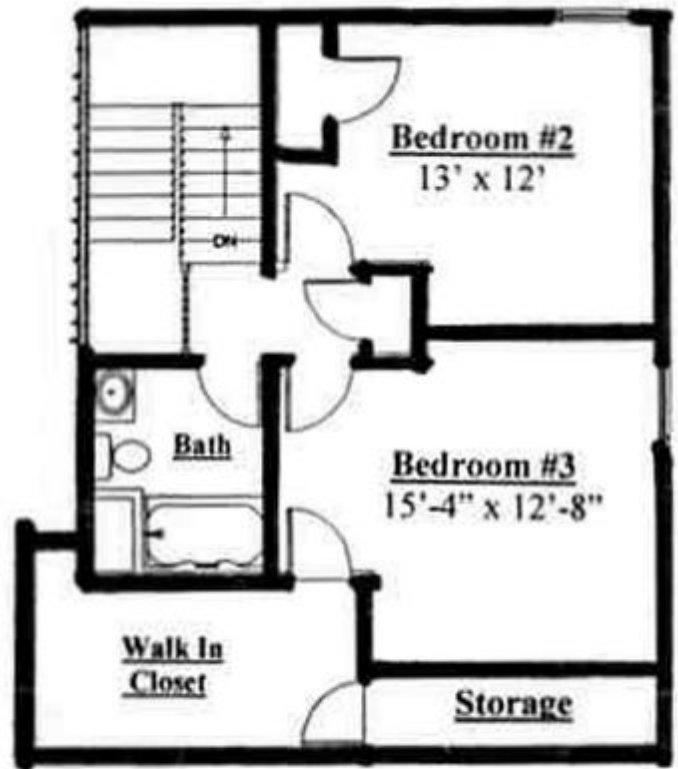

www.AshleyHomesOhio.com
740-420-3200