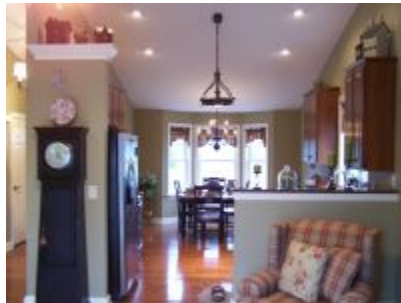

# The Amy

3 Bedroom ♦ 2 ½ Bath ♦ Two-story ♦ 1780 SF plus full finished basement

The Amy is the perfect home for everyone! The master suite is on the first floor; two bedrooms and a separate bath on the second floor allow for privacy. The deck and stamped concrete patio are great for informal gatherings. The finished basement makes a cozy area for a media or game room. Featuring an open floor plan, the Amy makes entertaining a breeze, with a kitchen centrally located between both the dining room and the living room. Add your own personal touches to this plan and make it your own!