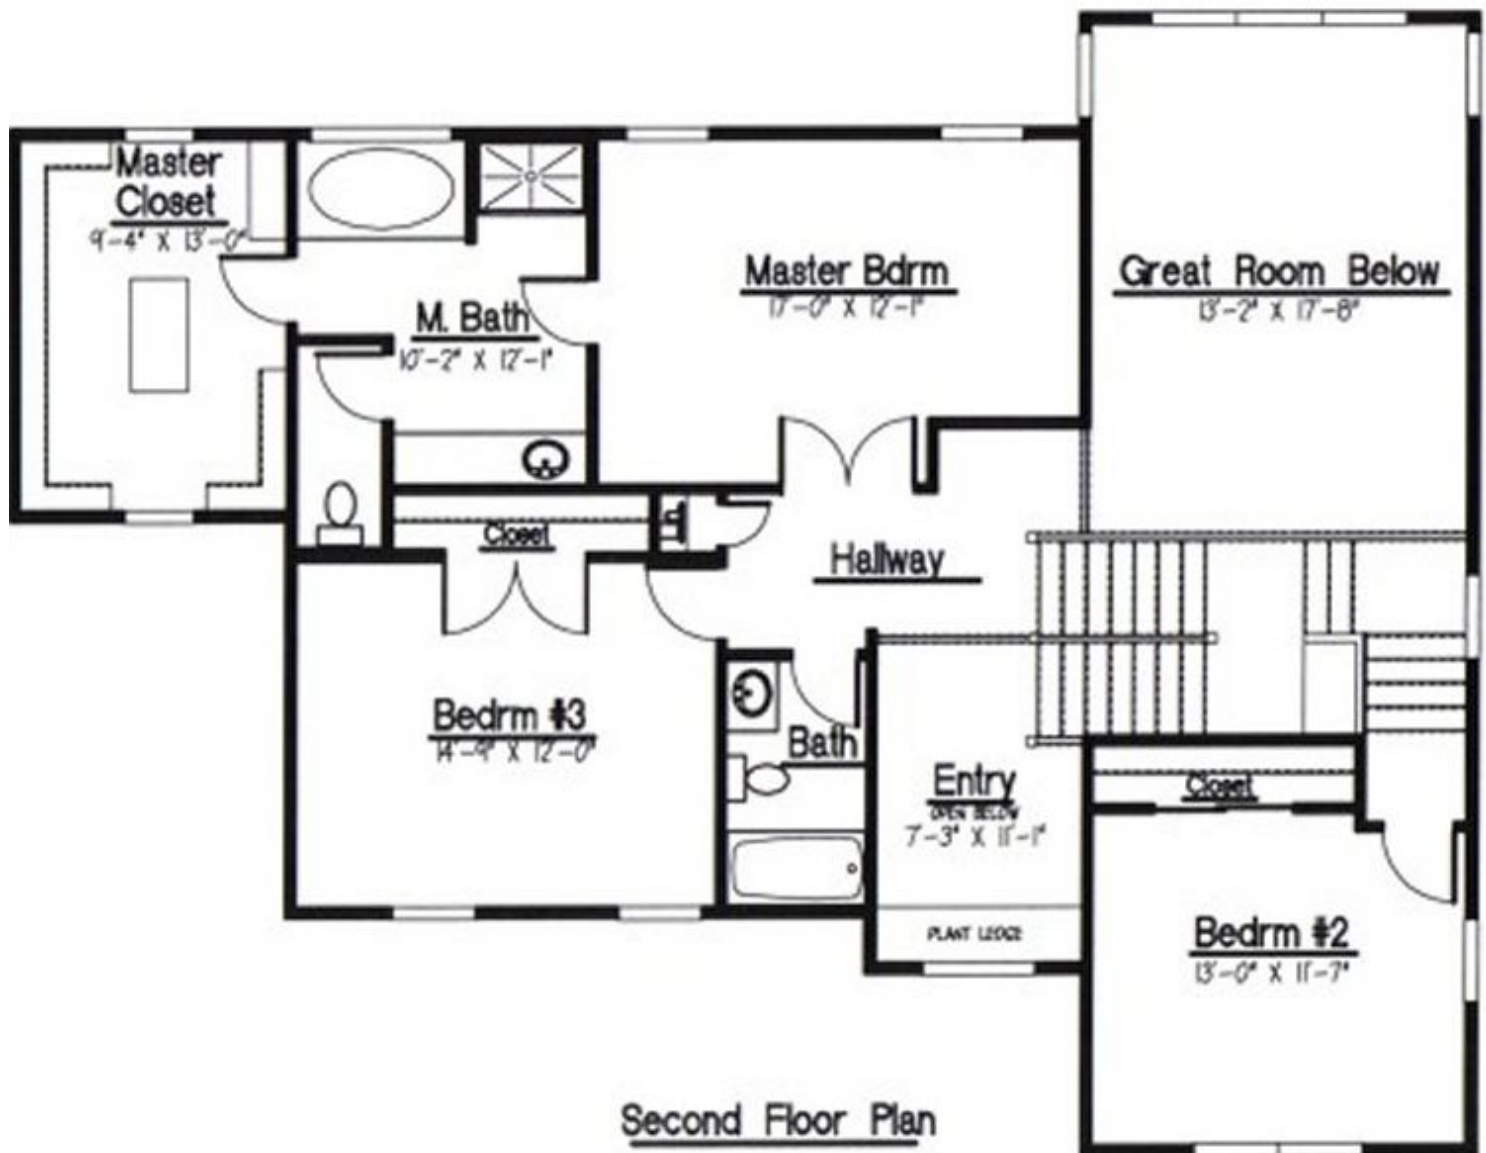

The Angelique

3 Bedroom ♦ 3 Bath ♦ Unique 2-wing staircase ♦ Awesome kitchen with stainless-steel appliances ♦ Living room opens to back deck via French doors ♦ 2523 SF

Wow! Look at that unique staircase! A 2-story great room with a towering fireplace accents a stunning 2-wing staircase that dominates the first floor. The open floor plan features a formal dining room, a kitchen with an L-shaped island, a butler's pantry, and a first-floor study. Natural light spills in from the French doors off the breakfast nook. Upstairs, double doors lead you into a master suite with its own private bath featuring a whirlpool tub and huge walk-in closet. Two other bedrooms share a second luxurious bath. Add your personal touches and make this home your own.

Second Floor Plan

Foundation Plan

www.AshleyHomesOhio.com
740-420-3200