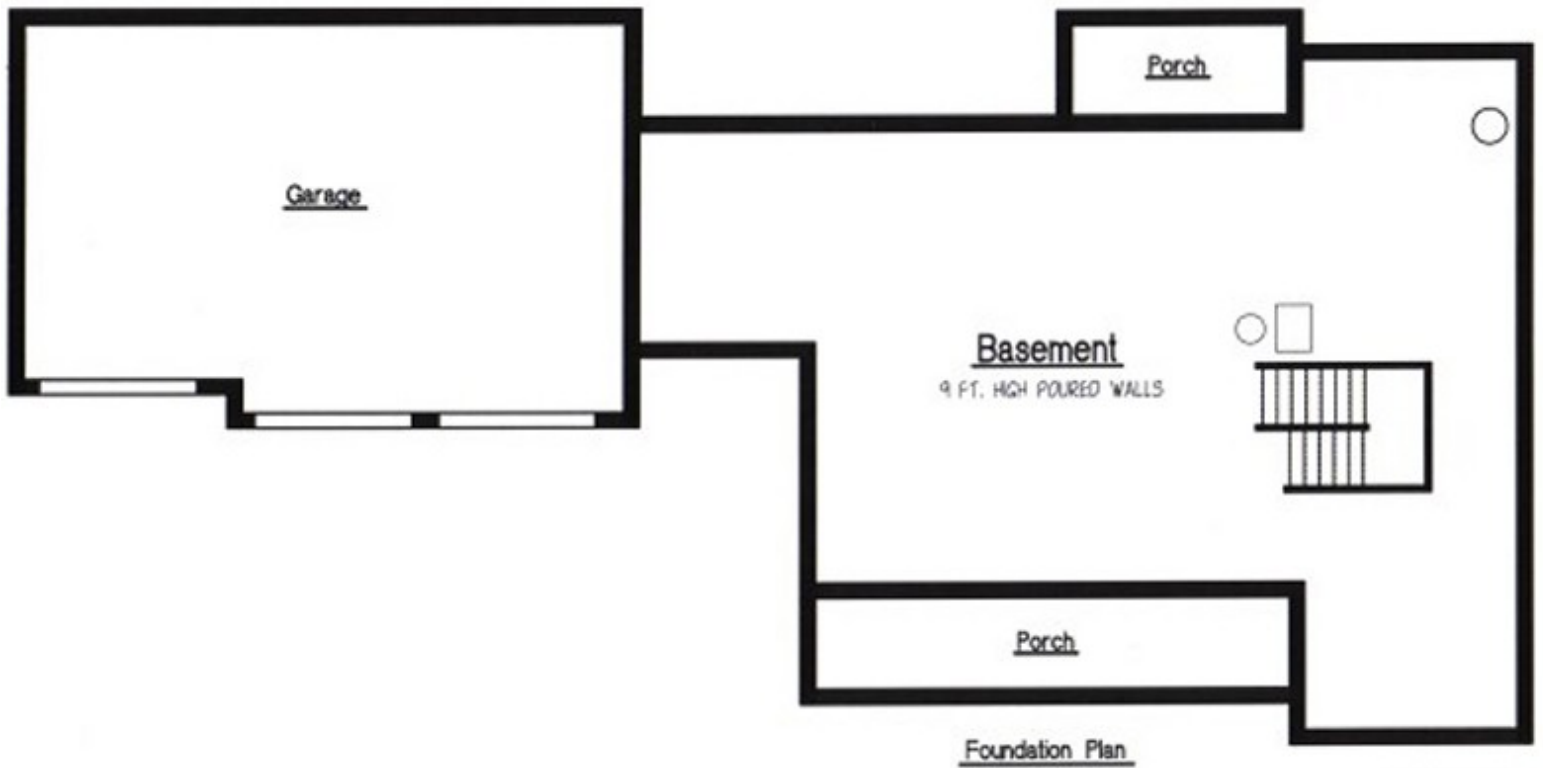

The Angelique

3 Bedroom ♦ 3 Bath ♦ Unique 2-wing staircase ♦ Awesome kitchen with stainless-steel appliances ♦ Living room opens to back deck via French doors ♦ 2523 SF

Wow! Look at that unique staircase! A 2-story great room with a towering fireplace accents a stunning 2-wing staircase that dominates the first floor. The open floor plan features a formal dining room, a kitchen with an L-shaped island, a butler's pantry, and a first-floor study. Natural light spills in from the French doors off the breakfast nook. Upstairs, double doors lead you into a master suite with its own private bath featuring a whirlpool tub and huge walk-in closet. Two other bedrooms share a second luxurious bath. Add your personal touches and make this home your own.

Second Floor Plan

Foundation Plan

www.AshleyHomesOhio.com
740-420-3200