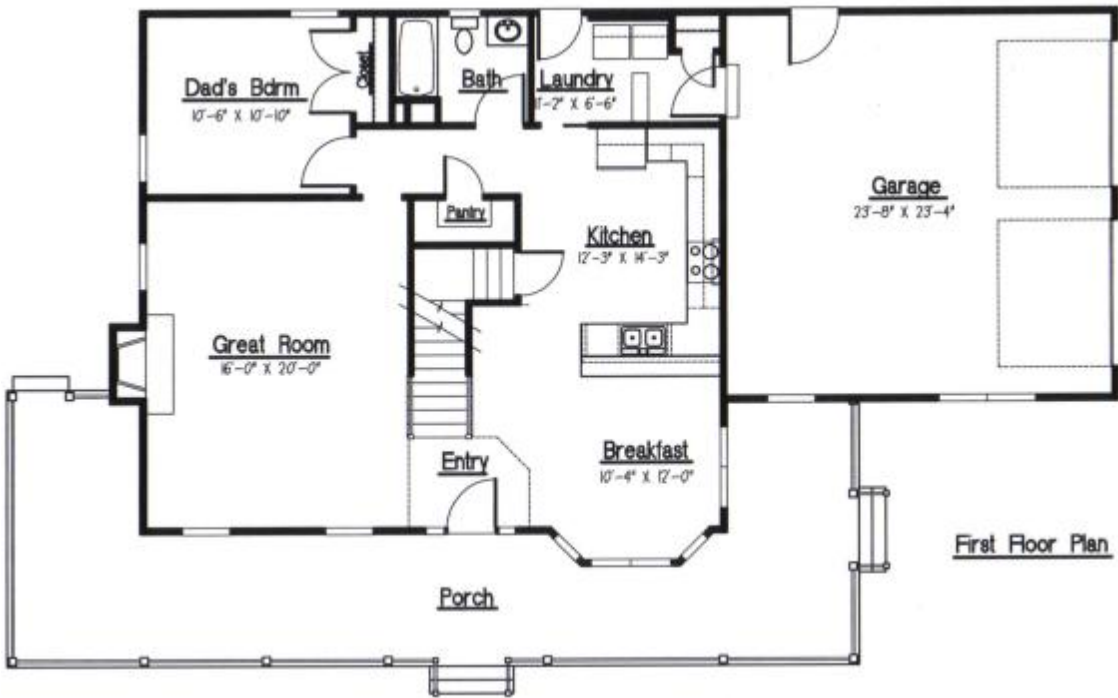

The Cynthia

4 Bedroom ♦ 3 Bath ♦ Two-story ♦ Generous 16x21 master bedroom with huge private bath & walk-in closet ♦ 2247 SF

You'll love the full-length wrap-around porch which envelops the Cynthia. Inside, a generous great room flows into a U-shaped kitchen boasting stainless-steel appliances; there is a cozy breakfast nook. A downstairs bedroom could be used as an in-law suite or a home office. Upstairs, a cavernous 16x21 master bedroom opens into a private master bath with exquisite tiling around a whirlpool tub. There's a huge walk-in closet. Two other bedrooms, both with walk-in closets, complete the upper level. Add your own personal touches to this plan and make it your own!