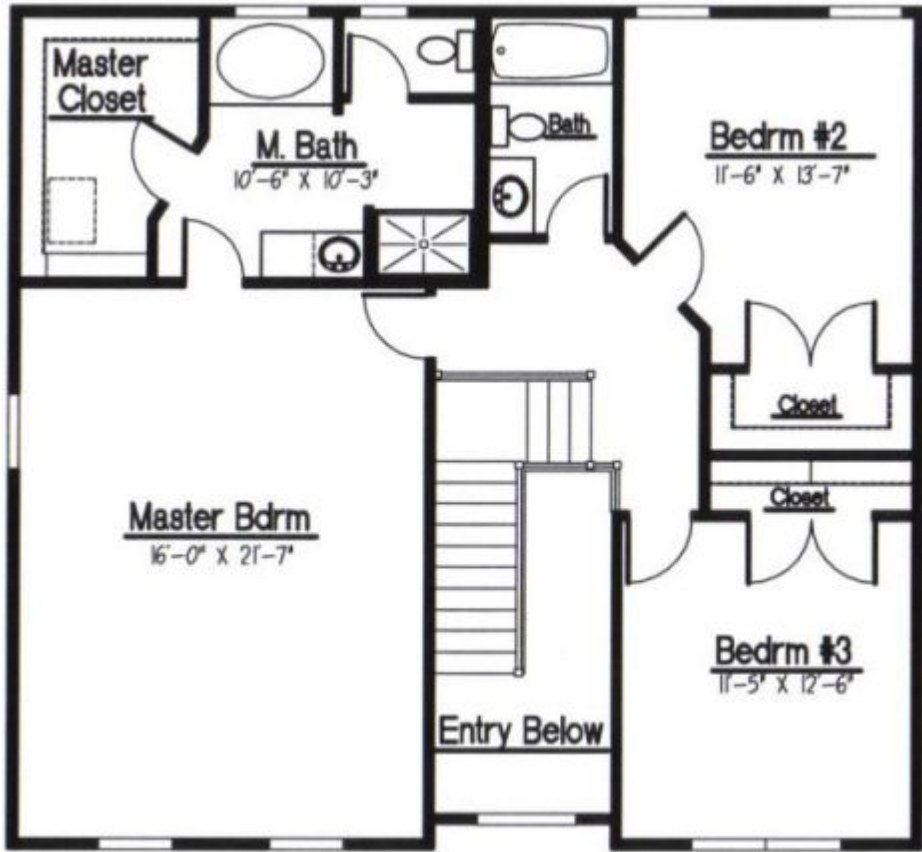

The Cynthia

4 Bedroom ♦ 3 Bath ♦ Two-story ♦ Generous 16x21 master bedroom with huge private bath & walk-in closet ♦ 2247 SF

You'll love the full-length wrap-around porch which envelops the Cynthia. Inside, a generous great room flows into a U-shaped kitchen boasting stainless-steel appliances; there is a cozy breakfast nook. A downstairs bedroom could be used as an in-law suite or a home office. Upstairs, a cavernous 16x21 master bedroom opens into a private master bath with exquisite tiling around a whirlpool tub. There's a huge walk-in closet. Two other bedrooms, both with walk-in closets, complete the upper level. Add your own personal touches to this plan and make it your own!