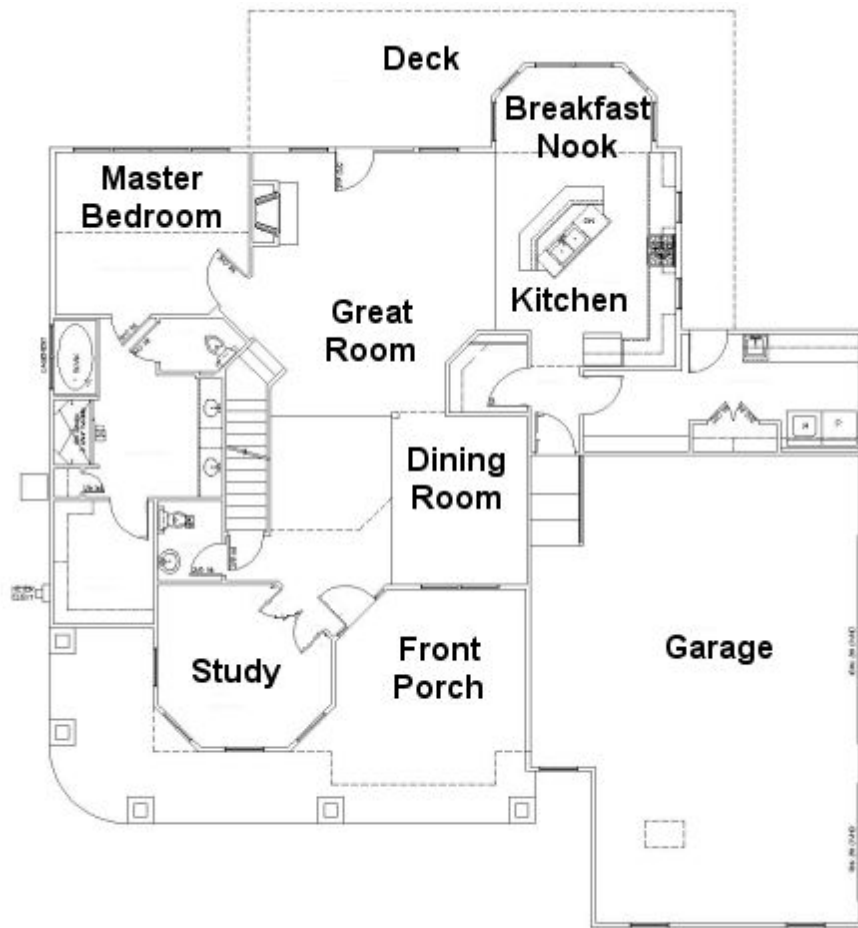

# The Drew

3 Bedroom ♦ 2 ½ Bath ♦ Two-story ♦ Dramatic open kitchen/dining room flows into great room & den

The Drew wows you with a dramatic staircase, which winds around to an open 2nd-floor gallery. The first floor boasts a stunning open great room which flows into a warm and inviting kitchen with cherry cabinets. A set of double doors leads to a den; a first-floor master suite boasts a private bath with his/her vanity, a garden tub and a huge walk-in closet. Upstairs, two more bedrooms share yet another luxurious bath. Add your own personal touches to this plan and make it your own!