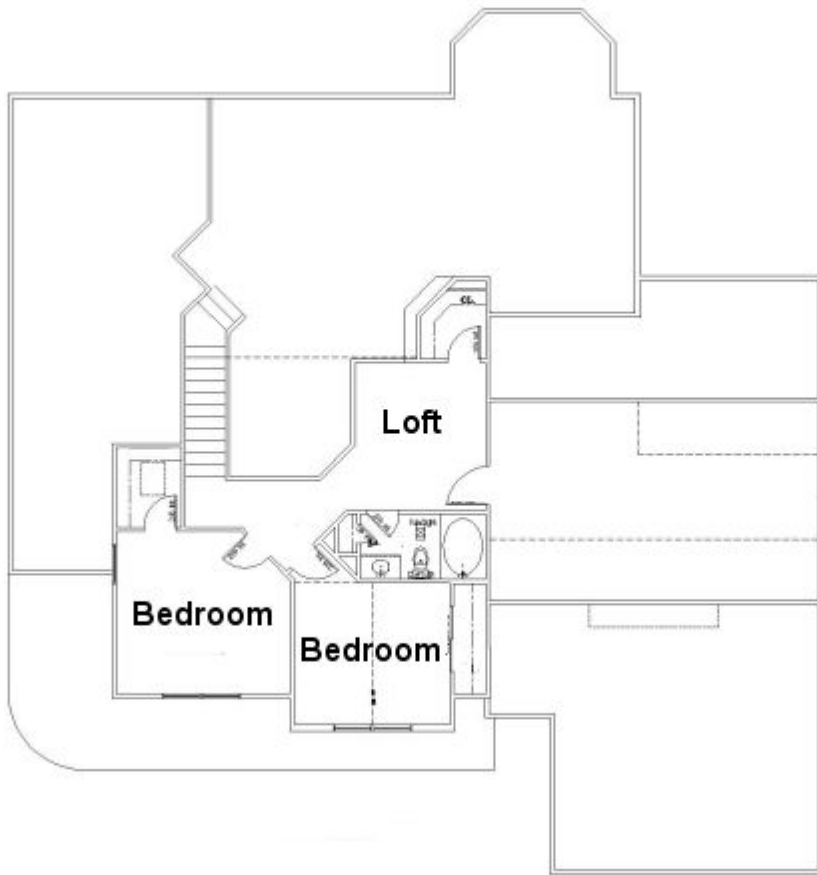

# The Drew

3 Bedroom ♦ 2 ½ Bath ♦ Two-story ♦ Dramatic open kitchen/dining room flows into great room & den

The Drew wows you with a dramatic staircase, which winds around to an open 2nd-floor gallery. The first floor boasts a stunning open great room which flows into a warm and inviting kitchen with cherry cabinets. A set of double doors leads to a den; a first-floor master suite boasts a private bath with his/her vanity, a garden tub and a huge walk-in closet. Upstairs, two more bedrooms share yet another luxurious bath. Add your own personal touches to this plan and make it your own!