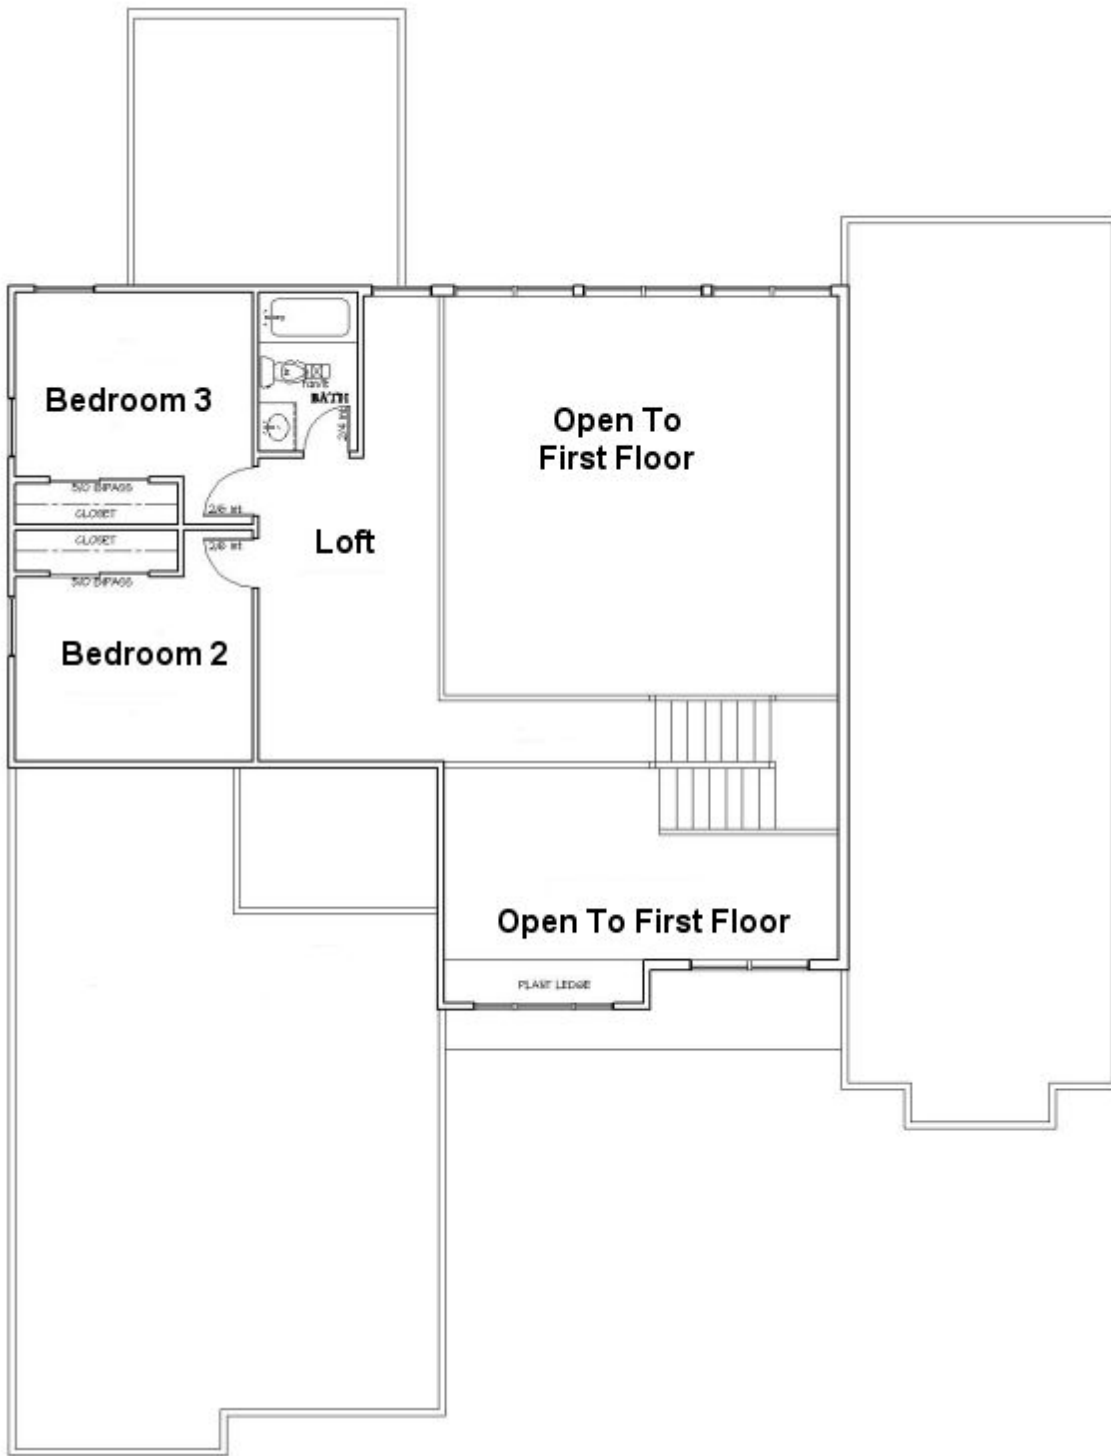

The Ethan

3 Bedroom ♦ 2½ Bath ♦ Two-story ♦ Open floor plan with generous-sized first-floor master suite with huge private bath & walk-in closet
♦ 2959 SF

An open floor plan invites you in; the Ethan's massive great room sweeps you past a built-in library and fireplace and then into a dramatic kitchen. An enormous first-floor master suite features a private bath complete with his & hers vanities, a soaking tub and a shower. The master suite is complemented by a generous walk-in closet. There is also a first-floor den! Upstairs, 2 more bedrooms--each with walk-in closets--share another luxurious bathroom. Add your own personal touches to this plan and make it your own!