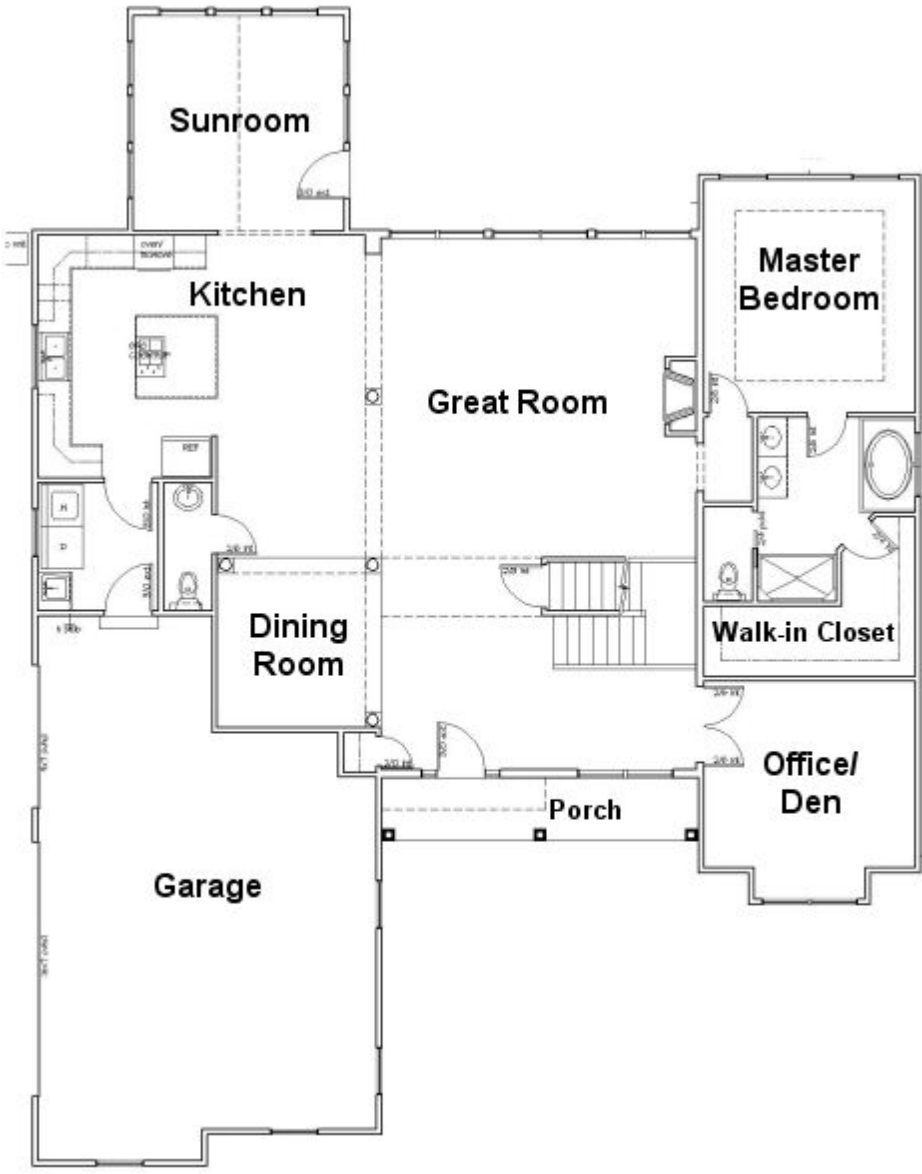

The Ethan

3 Bedroom ♦ 2½ Bath ♦ Two-story ♦ Open floor plan with generous-sized first-floor master suite with huge private bath & walk-in closet
♦ 2959 SF

An open floor plan invites you in; the Ethan's massive great room sweeps you past a built-in library and fireplace and then into a dramatic kitchen. An enormous first-floor master suite features a private bath complete with his & hers vanities, a soaking tub and a shower. The master suite is complemented by a generous walk-in closet. There is also a first-floor den! Upstairs, 2 more bedrooms--each with walk-in closets--share another luxurious bathroom. Add your own personal touches to this plan and make it your own!