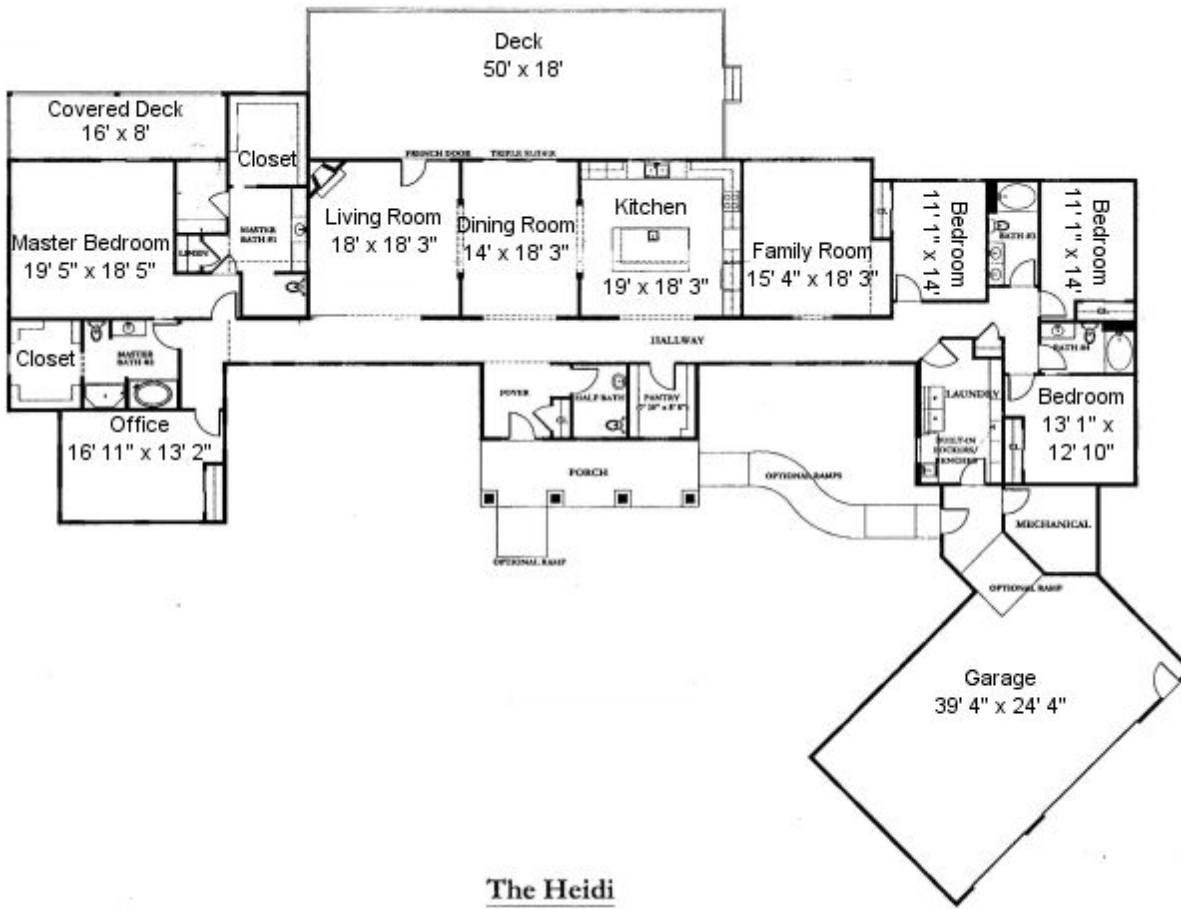

The Heidi Ann

5 Bedroom ♦ 4½ Bath ♦ Fully handicap accessible ♦ Cathedral ceilings ♦ His & hers bathrooms in master suite ♦ 4449 SF

Luxury and all the amenities on one convenient level! The Heidi Ann is fully handicap accessible, with ramps, wide doorways, and a roll-in shower stall. Boasting cathedral ceilings, a cavernous 18' x 19' kitchen and 5 bedrooms--all with generous dimensions--the Heidi Ann places you in the lap of luxury. A huge rear deck (with no steps, of course!) opens out from both the living room and dining room. The master suite, with both his & hers bathrooms, is tucked away on the west side of the home, which ensures privacy. The master suite even has its own private deck and adjoining home office. On the east side, three other bedrooms share 2 more luxurious baths. With a sizable 4449 SF, the Heidi Ann is a very comfortable home. Add your own personal touches to this plan and make it your own!