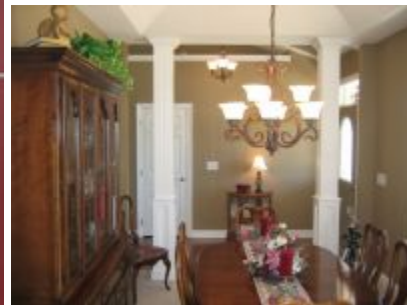

The Lauren

3 Bedroom ♦ 2½ Bath ♦ Generous 17x17 family room opens to rear porch ♦ First-floor master suite with huge walk-in closet, whirlpool tub and shower ♦ 1700 SF

Luxury and bold style--all on one level. The Lauren invites you right in; the entryway opens to both a formal dining room and a generous 17x17 family room. The family room is perfect for informal gatherings; cooler days can be spent gathered around the fireplace, while summer evenings can be spent mingling with guests on the adjoining covered rear porch. The kitchen is filled with sleek, stainless-steel appliances. The master suite features its own bath, complete with whirlpool tub, shower, and walk-in closet; it is on the east wing of the house, separated from the other bedrooms for privacy. The other 2 bedrooms, on the west side, share a second luxurious bath. Add your own personal touches to this plan and make it your own!