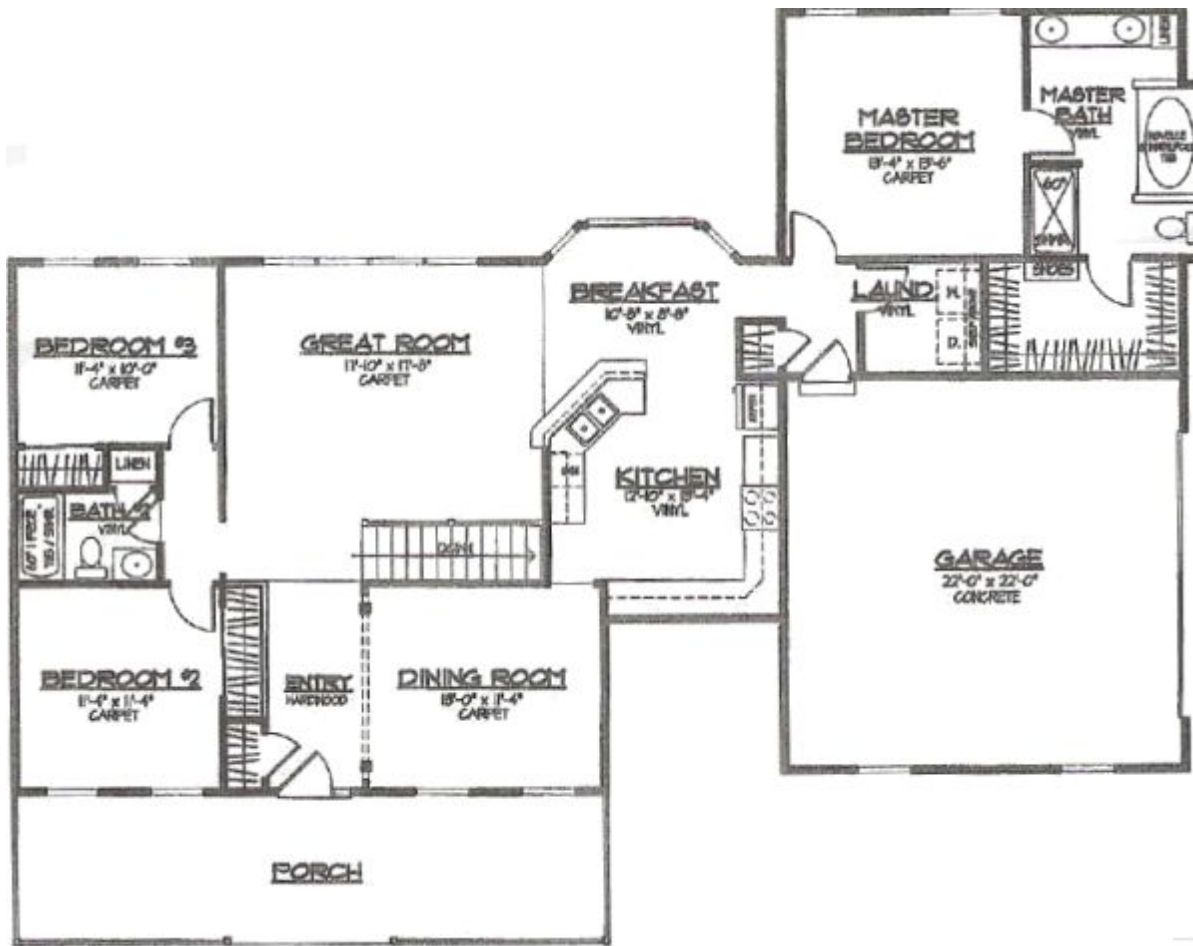

The Lauren

3 Bedroom ♦ 2½ Bath ♦ Generous 17x17 family room opens to rear porch ♦ First-floor master suite with huge walk-in closet, whirlpool tub and shower ♦ 1700 SF

Luxury and bold style--all on one level. The Lauren invites you right in; the entryway opens to both a formal dining room and a generous 17x17 family room. The family room is perfect for informal gatherings; cooler days can be spent gathered around the fireplace, while summer evenings can be spent mingling with guests on the adjoining covered rear porch. The kitchen is filled with sleek, stainless-steel appliances. The master suite features its own bath, complete with whirlpool tub, shower, and walk-in closet; it is on the east wing of the house, separated from the other bedrooms for privacy. The other 2 bedrooms, on the west side, share a second luxurious bath. Add your own personal touches to this plan and make it your own!