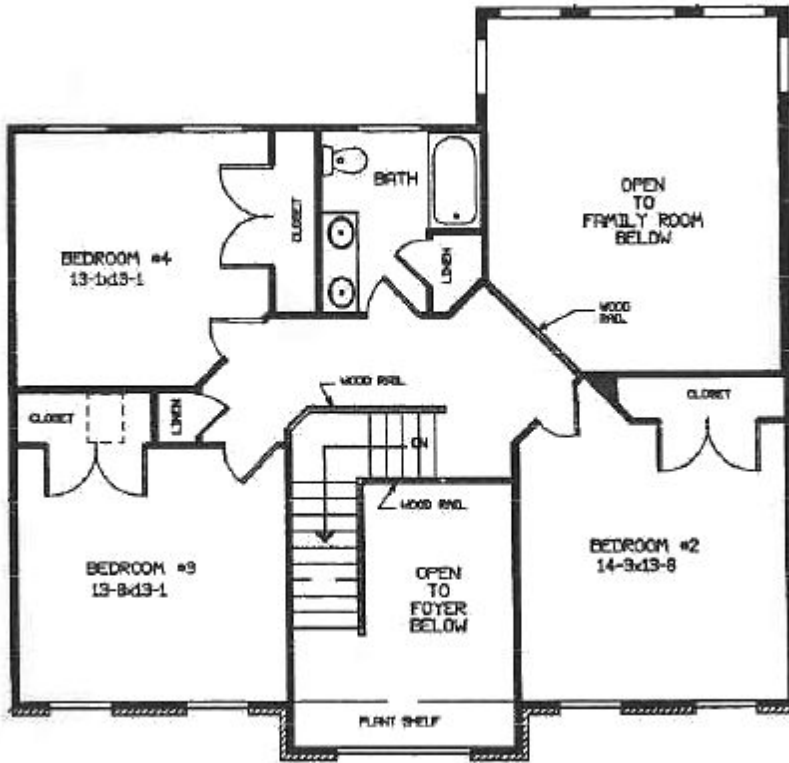

The Maggie

3 Bedroom ♦ 2½ Bath ♦ Huge family room flows into breakfast nook & kitchen ♦ Cavernous 13x21 master bedroom suite features walk-in closet and private bath with whirlpool tub ♦ 2971 SF

Look at that wall of windows in the 2-story family room! Boasting both a huge family room and a formal living room, the Maggie affords you plenty of space to entertain or just unwind at the end of the day. A kitchen filled with sleek, modern appliances adjoins both a cozy breakfast nook as well as a formal dining room. Designed for privacy, the generous-sized first-floor master suite sports a cathedral ceiling and a private master bath with his and hers vanity, a whirlpool tub and separate shower. Upstairs, 3 more bedrooms share a 2nd luxurious bath; there is also a loft, which would be perfect for a computer room or home office. Add your own personal touches to this plan and make it your own!