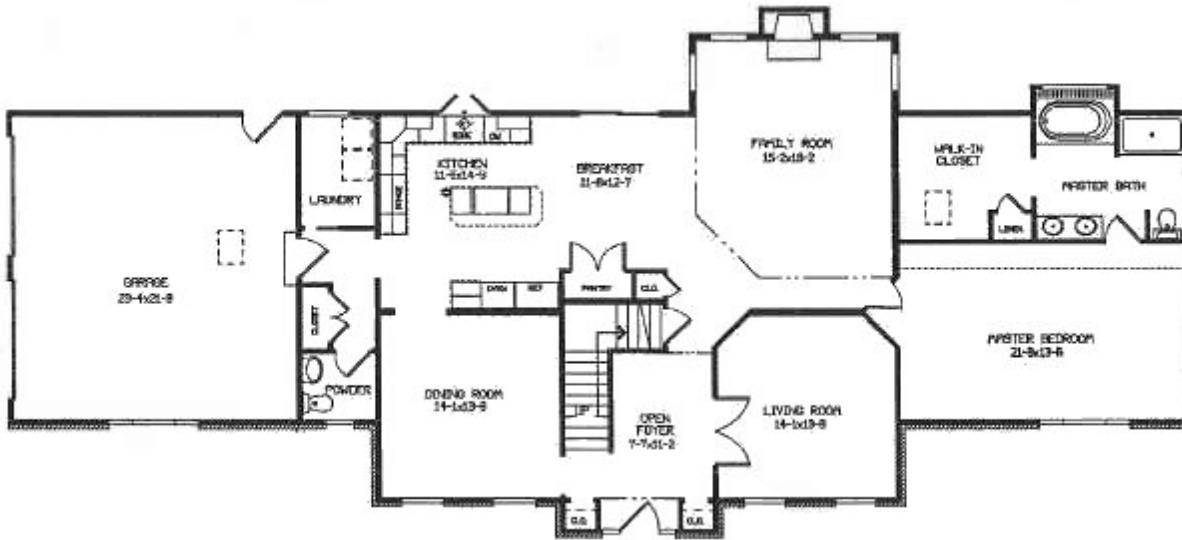

The Maggie

3 Bedroom ♦ 2½ Bath ♦ Huge family room flows into breakfast nook & kitchen ♦ Cavernous 13x21 master bedroom suite features walk-in closet and private bath with whirlpool tub ♦ 2971 SF

Look at that wall of windows in the 2-story family room! Boasting both a huge family room and a formal living room, the Maggie affords you plenty of space to entertain or just unwind at the end of the day. A kitchen filled with sleek, modern appliances adjoins both a cozy breakfast nook as well as a formal dining room. Designed for privacy, the generous-sized first-floor master suite sports a cathedral ceiling and a private master bath with his and hers vanity, a whirlpool tub and separate shower. Upstairs, 3 more bedrooms share a 2nd luxurious bath; there is also a loft, which would be perfect for a computer room or home office. Add your own personal touches to this plan and make it your own!