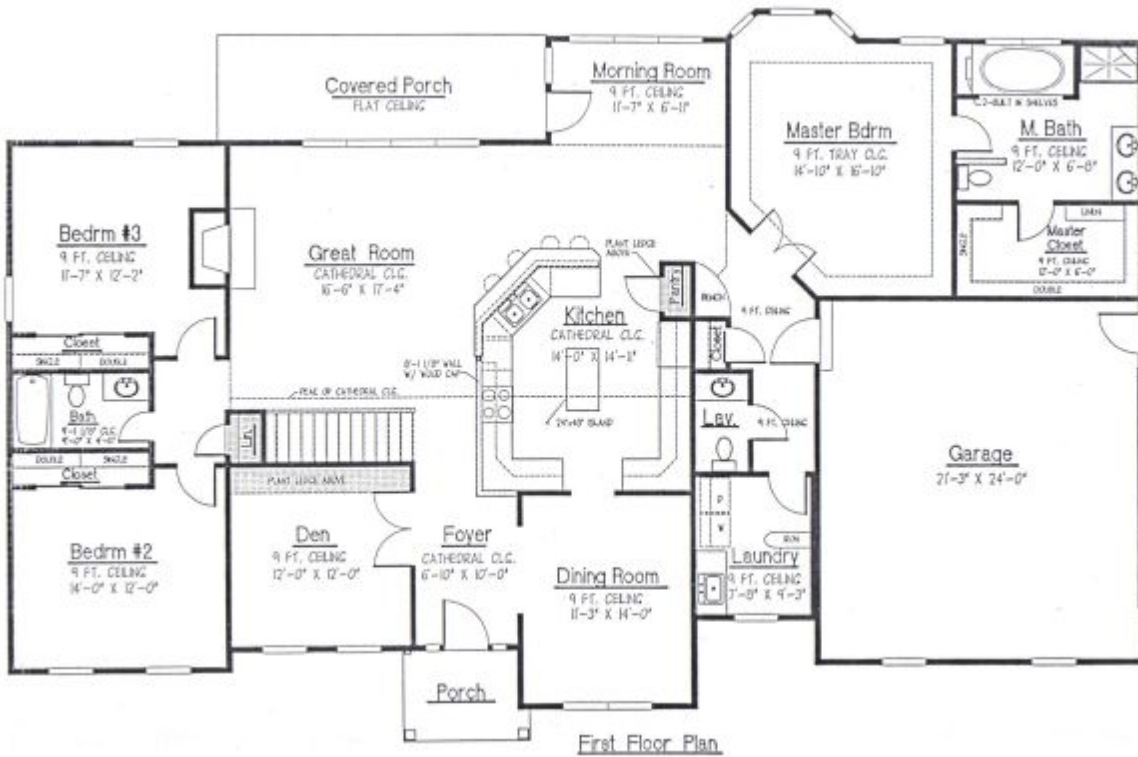

The Michelle

3 Bedroom ♦ 2½ Bath ♦ Ranch ♦ Cathedral ceiling, soaring fireplace, and wall of windows in great room ♦ 14x16 master bedroom with huge master bath & walk-in closet ♦ First-floor den with French doors ♦ 2422 SF

A foyer, with soaring cathedral ceilings, leads you into the Michelle. French doors open to a first-floor den; the Michelle's open floorplan continues, leading you into a formal dining room which flows into a huge kitchen with an L-shaped peninsula and a center island. A cathedral ceiling, a towering fireplace, and a huge wall of windows grace the 16x17 great room. The private master suite boasts a 9-foot tray ceiling, a private master bath, and a cavernous walk-in closet. On the opposite side of the home, two other bedrooms share a 2nd luxurious bath.