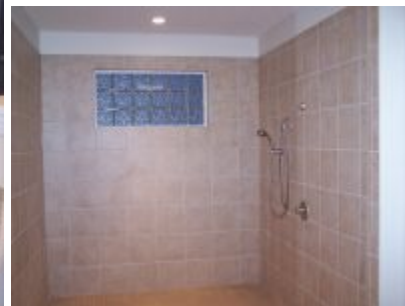

The Ryan

3 Bedroom ♦ 4 Bath ♦ Fully handicap accessible with roll-in shower ♦ Private caretaker's suite complete with independent kitchen & living quarters ♦ 3853 SF

The Ryan is fully handicap accessible, with wide doorways and a custom roll-in shower. An impressive kitchen with a cathedral ceiling opens to a generous 19x21 great room, which in turn opens out to a cathedral sunroom through a set of French doors. The master suite boasts a huge master bath/walk-in closet combination. A caretaker's suite features a second kitchen & bath, and 2 bedrooms. Add your own personal touches to this plan and make it your own!