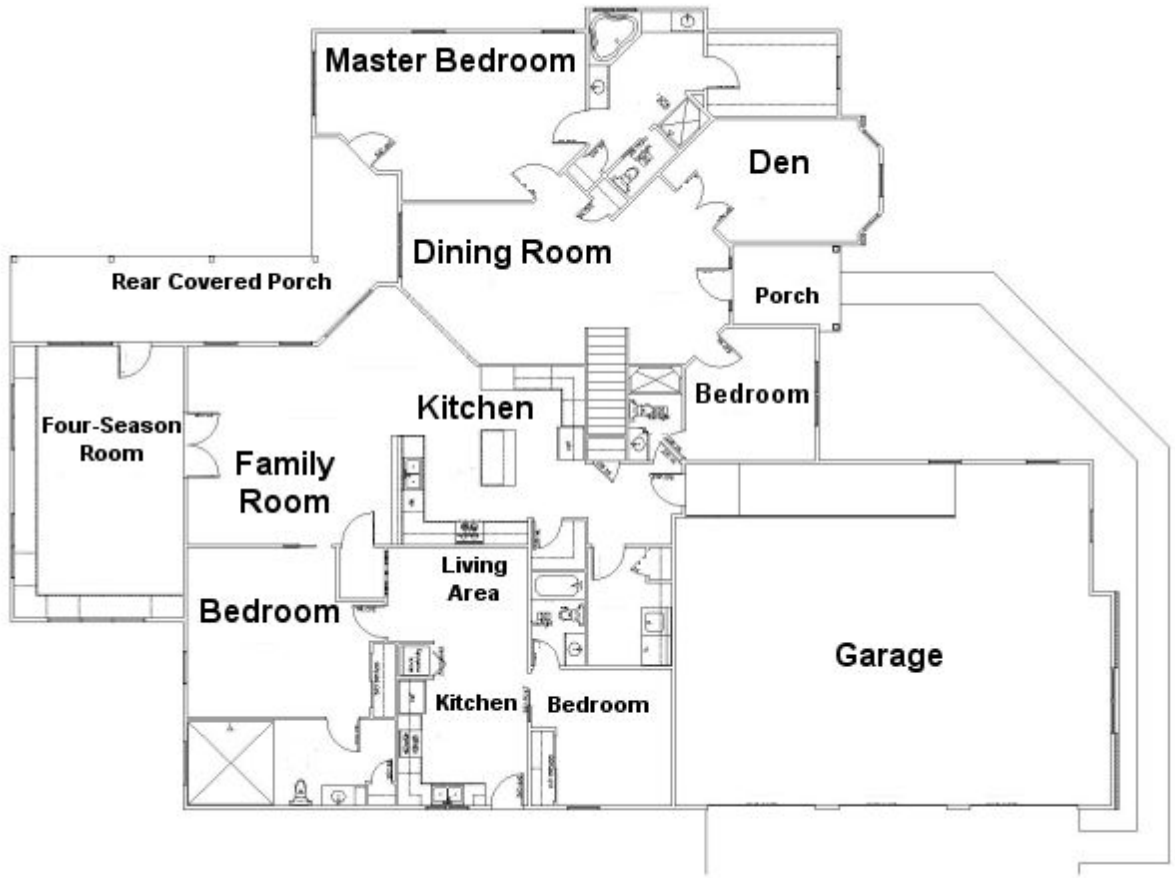

The Ryan

3 Bedroom ♦ 4 Bath ♦ Fully handicap accessible with roll-in shower ♦ Private caretaker's suite complete with independent kitchen & living quarters ♦ 3853 SF

The Ryan is fully handicap accessible, with wide doorways and a custom roll-in shower. An impressive kitchen with a cathedral ceiling opens to a generous 19x21 great room, which in turn opens out to a cathedral sunroom through a set of French doors. The master suite boasts a huge master bath/walk-in closet combination. A caretaker's suite features a second kitchen & bath, and 2 bedrooms. Add your own personal touches to this plan and make it your own!