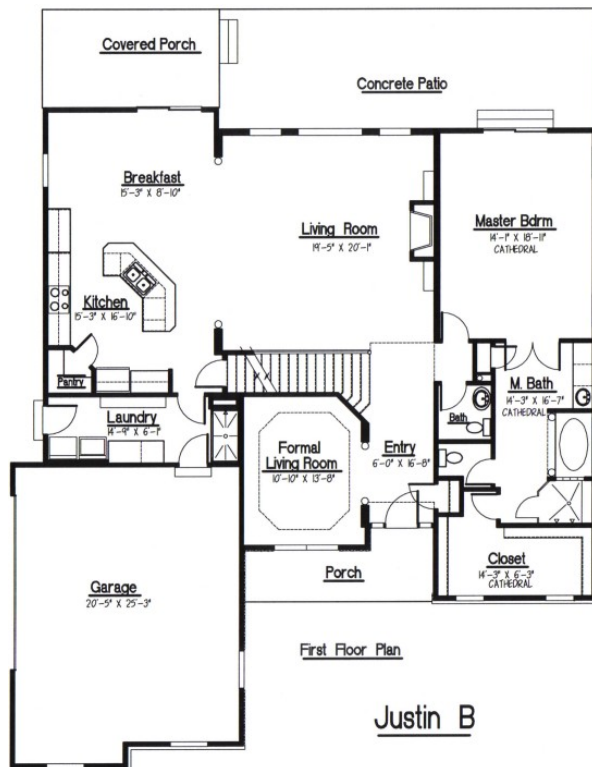

The Justin-B

2725 SF ♦ 4 Bedrooms ♦ 2 1/2 Baths ♦ First-floor master suite

Classic yet innovative. Formal yet comfortable. The Justin-B is a pleasure to behold. The open spaces allow you to entertain family and friends with ease. Yet the master suite is your own private retreat. The Justin-B features a Jack & Jill bath upstairs, a corner pantry in the kitchen, a backyard-accessible laundry room, and much more. Add your own touches to make this home your own!