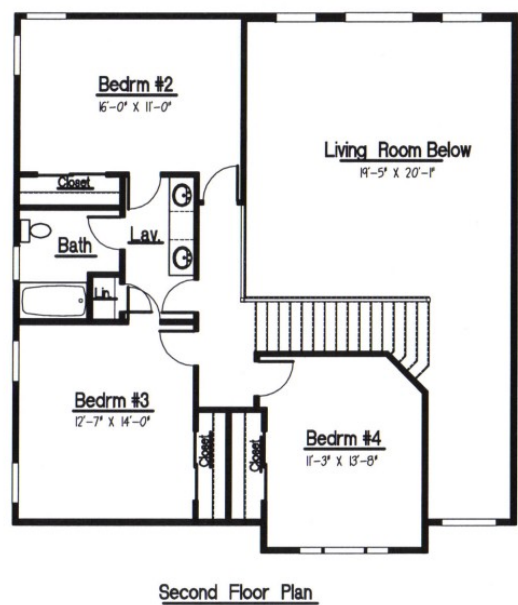

The Justin-B

2725 SF ♦ 4 Bedrooms ♦ 2 1/2 Baths ♦ First-floor master suite

Classic yet innovative. Formal yet comfortable. The Justin-B is a pleasure to behold. The open spaces allow you to entertain family and friends with ease. Yet the master suite is your own private retreat. The Justin-B features a Jack & Jill bath upstairs, a corner pantry in the kitchen, a backyard-accessible laundry room, and much more. Add your own touches to make this home your own!