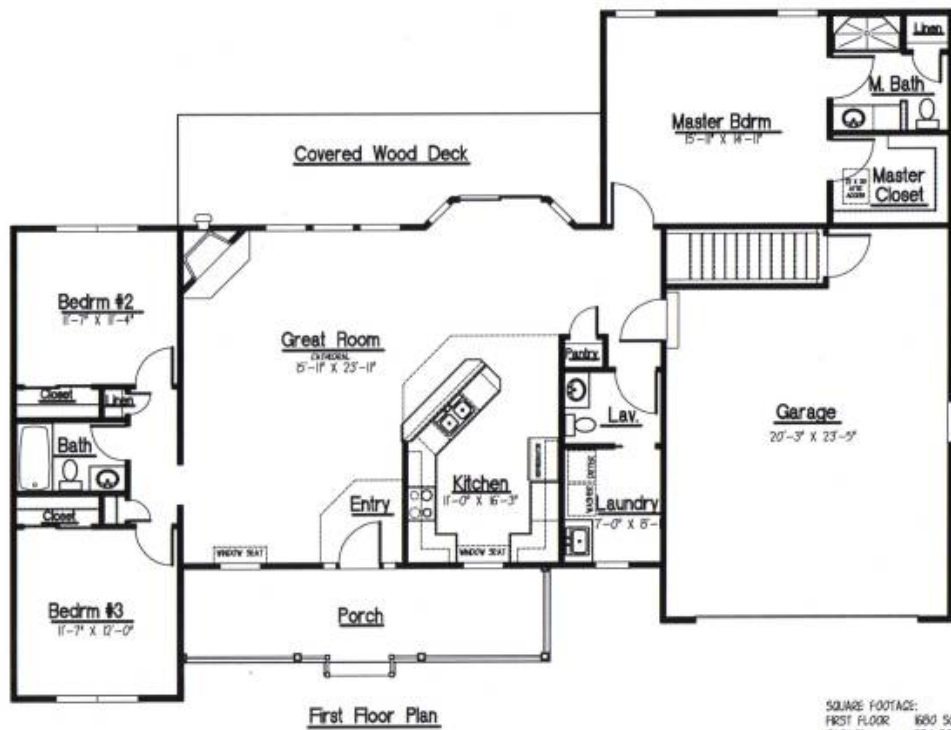

The Meghan

1680 SF ♦ 3 Bedrooms ♦ 2 1/2 Baths ♦ Ranch

The Meghan is the perfect country home. As you walk through the entry, the dramatic corner fireplace catches your eye. The spacious great room opens up to a uniquely designed kitchen with a window seat. The open floor plan is great for entertaining. The master suite is separated from the other bedrooms, ensuring privacy for everyone. Add your own personal touches to this plan and make it your own!

SQUARE FOOTAGE:
 FIRST FLOOR: 1660 SQ. FT.
 GARAGE: 564 SQ. FT.

Make this home your own.
 Bring us your ideas and we'll customize this home for you.

(740) 420-3200

www.AshleyHomesOhio.com