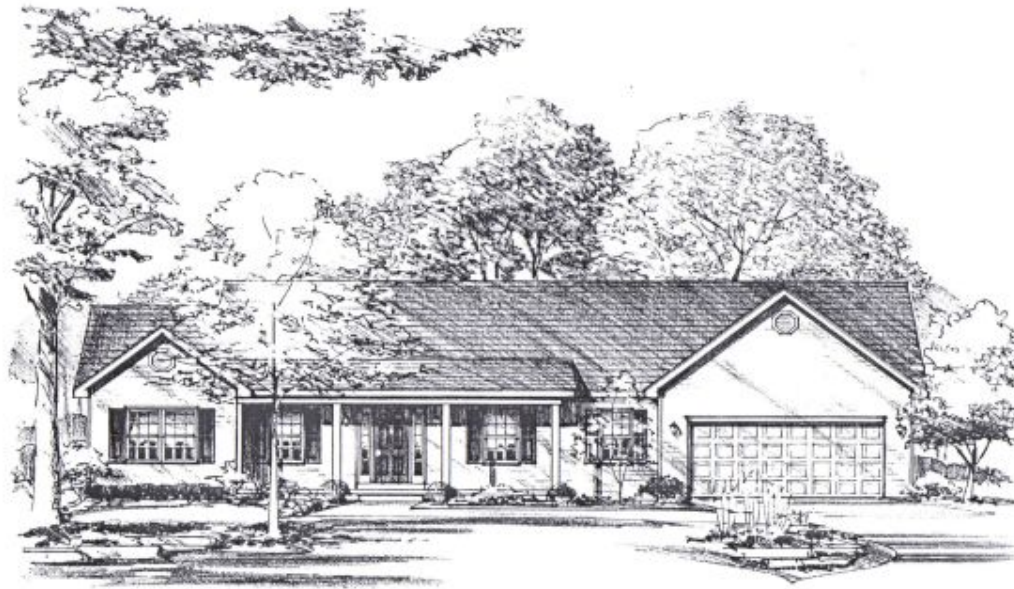

The Meghan

1680 SF ♦ 3 Bedrooms ♦ 2 1/2 Baths ♦ Ranch

The Meghan is the perfect country home. As you walk through the entry, the dramatic corner fireplace catches your eye. The spacious great room opens up to a uniquely designed kitchen with a window seat. The open floor plan is great for entertaining. The master suite is separated from the other bedrooms, ensuring privacy for everyone. Add your own personal touches to this plan and make it your own!

SQUARE FOOTAGE:
 FIRST FLOOR: 1660 SQ. FT.
 GARAGE: 564 SQ. FT.

Make this home your own.
 Bring us your ideas and we'll customize this home for you.

(740) 420-3200

www.AshleyHomesOhio.com